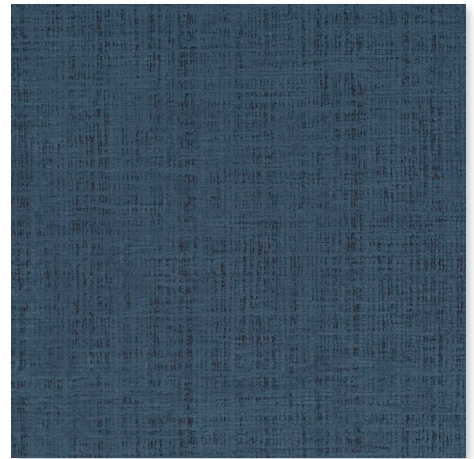

POET

POET CK3901
PREISGRUPPE 7 / PRICE-CAT. 7

POET Bezugstoff - ausdrucksstark, zeitgemäß und angenehm in der Haptik. Der Stoff POET ist in 17 aktuellen Farben erhältlich.

/
POET upholstery fabric - expressive, contemporary and pleasant to the touch. The POET fabric is available in 17 current colors.

POET CK3901
GRUPPE 7 / PRICE-CAT. 7

011 BERRY RED
POET

020 DARK ECRUE
POET

032 EDEN
POET

043 CITRO
POET

045 SUN
POET

054 OCEANA
POET

055 NIGHT BLUE
POET

069 COPPER
POET

071 ECRUE
POET

POET CK3901
GRUPPE 7 / PRICE-CAT. 7

075 MUD
POET

081 MINTOS
POET

082 ICE BLUE
POET

093 NIGHT GREY
POET

095 WARM GREY
POET

097 SILVER GREY
POET

132 SMARACT
POET

133 DEEP SEA
POET

POET CK3901 GRUPPE 7 / PRICE-CAT. 7

POET CK3901

Zusammensetzung: 66% Polyacryl, 34% Polyester

Breite: 145 cm

Gewicht: