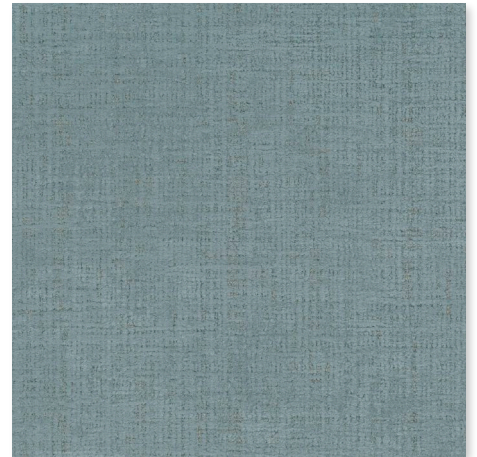

POET

POET CK3901
PREISGRUPPE 7 / PRICE-CAT. 7

POET Bezugstoff - ausdrucksstark, zeitgemäß und angenehm in der Haptik. Der Stoff POET ist in 17 aktuellen Farben erhältlich.

/
POET upholstery fabric - expressive, contemporary and pleasant to the touch. The POET fabric is available in 17 current colors.

POET CK3901
GRUPPE 7 / PRICE-CAT. 7

011 BERRY RED
POET

020 DARK ECRUE
POET

032 EDEN
POET

043 CITRO
POET

045 SUN
POET

054 OCEANA
POET

055 NIGHT BLUE
POET

069 COPPER
POET

071 ECRUE
POET

POET CK3901
GRUPPE 7 / PRICE-CAT. 7

075 MUD
POET

081 MINTOS
POET

082 ICE BLUE
POET

093 NIGHT GREY
POET

095 WARM GREY
POET

097 SILVER GREY
POET

132 SMARACT
POET

133 DEEP SEA
POET

POET CK3901 GRUPPE 7 / PRICE-CAT. 7

POET CK3901

Zusammensetzung: 66% Polyacryl, 34% Polyester

Breite: 145 cm

Gewicht: